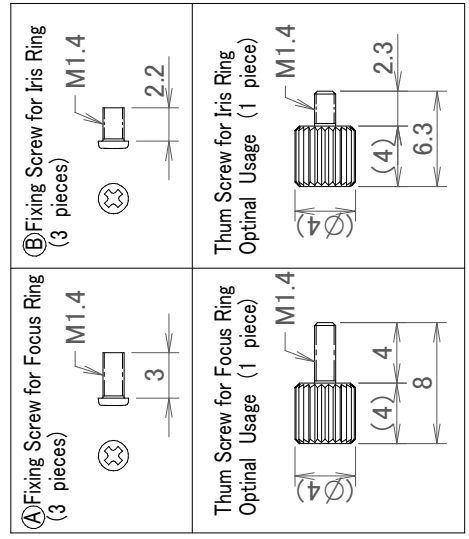

A) Fixing Screw for Focus Ring
3 positions

B) Fixing Screw for Iris Ring
3 positions

Focus Ring

Iris Ring

Indicator

Indicator

Ser. No.

<p>SPEC. INFO</p>	<p>FL-BC1618-9M K66184-S001-B33</p>
<p>RICOH Industrial Solutions Inc. Mar.11.2016</p>	