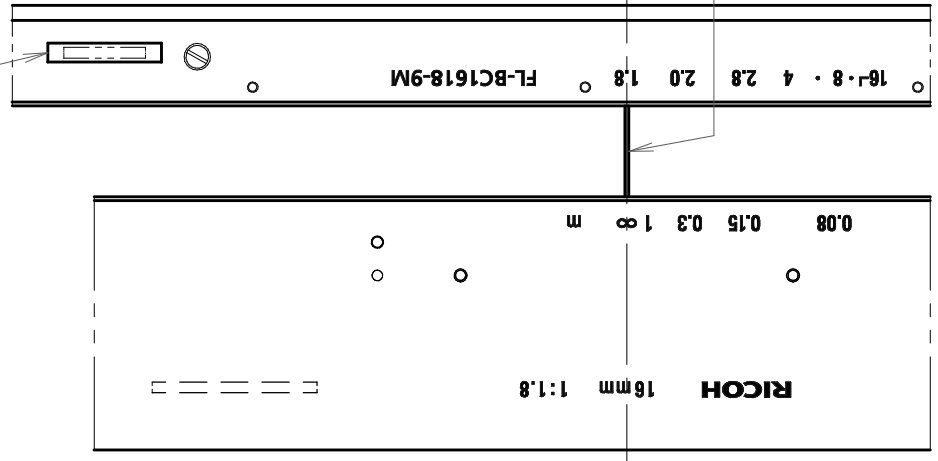

A) Fixing Screw for Focus Ring
3 positions

B) Fixing Screw for Iris Ring
3 positions

Focus Ring

Iris Ring

Indicator

Indicator

Ser. No.

<p>SPEC. INFO</p>	<p>FL-BC1618-9M K66184-S001-B33</p>
<p>RICOH Industrial Solutions Inc. Mar.11.2016</p>	