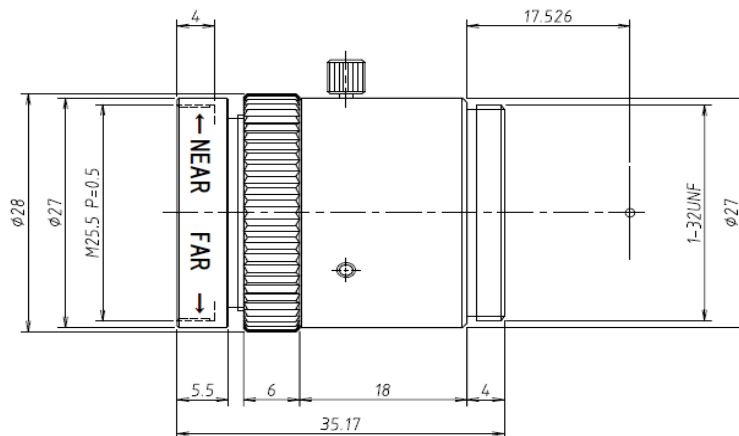

M3520-MPW2-R series

f=35mm F2.0/F4.0/F5.6/F8.0/F11.0
for 2/3 type Cameras, Ruggedized 5 Megapixel
C-Mount

Model No.		M3520-MPW2		Effective	Front	φ 18.0mm	
Focal Length		35mm		Lens Aperture	Rear	φ 12.0mm	
Max. Aperture Ratio		1:2.0		Distortion	2/3 type	0.011%(γ=5.5)	
Max. Image Format		8.8mm x 6.6mm(φ 11mm)			1/1.8 type	0.010%(γ=4.32)	
Operation Range	Iris	F2.0/F4.0/F5.6/F8.0/F11.0			1/2 type	0.009%(γ=4.0)	
	Focus	0.2m - Inf.		Back Focal Length	18.0mm		
Control	Iris	Fix		Flange Back Length	17.526mm		
	Focus	Manual		Mount	C-Mount		
Object Dimension at M.O.D.	2/3 Type	3.48cm x 4.63cm		Filter Size	M25.5 P=0.5mm		
	1/1.8 Type	2.74cm x 3.63cm		Dimensions	φ 28mm x 35.17mm		
	1/2 Type	2.53cm x 3.37cm		Weight	45g		
Angle of View	D	2/3 type	17.8°	1/1.8 type	14.0°	1/2 type	13.0°
	H		14.3°		11.2°		10.4°
	V		10.7°		8.5°		7.8°
Operating Temperature		-10°C - +50°C					

M.O.D. : Minimum Object Distance

Dimensions

Model No.	Aperture(F)
M3520-MPW2-R	F2.0
M3540-MPW2-R	F4.0
M3556-MPW2-R	F5.6
M3580-MPW2-R	F8.0
M3511-MPW2-R	F11.0