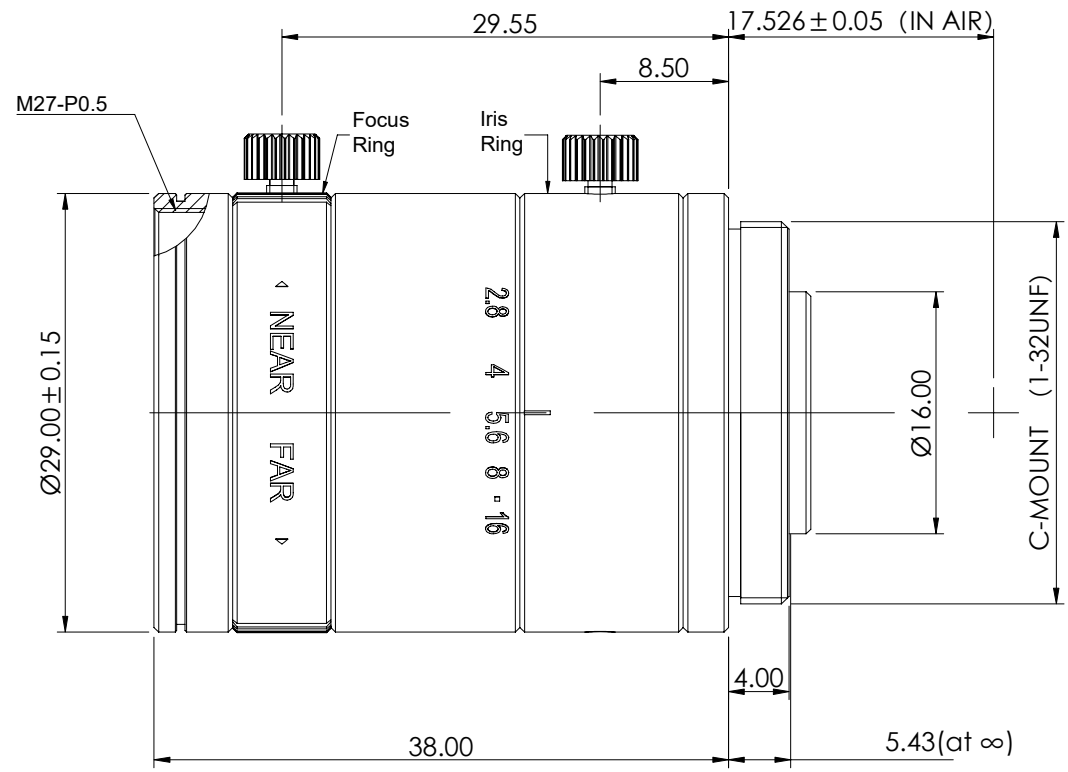

Optical Specification	
Model	COB3528-V2.0
Focal Length(mm)	35
Sensor	2/3"
Resolution	2.2μm
Adjustion Type	Manual
Aperture	F2.8-F16
Working Distance(mm)	210~∞
Mag. at MOD	0.161X at WD210
TV Distortion	<0.2% at WD300
Back Facal Length (mm)	18.39 at WD210
	12.87 at Infinity
Chief Ray Angle	< 5°
Mount	C Mount
Filter	M27×P0.5
Size	Ø29.00×38.00
Weight	56g
Working Temperature	-20°C~60°C

View Angle	Remark	Item	Signature	Date					
	Standard Difference	Drawing							
		Design							
IT14		Check							
		Approve							
		Paper Size	A4						
Drawing Code		Revised Date	2020-5-23	Scale		Page	1/1 Total Page	Version	A01